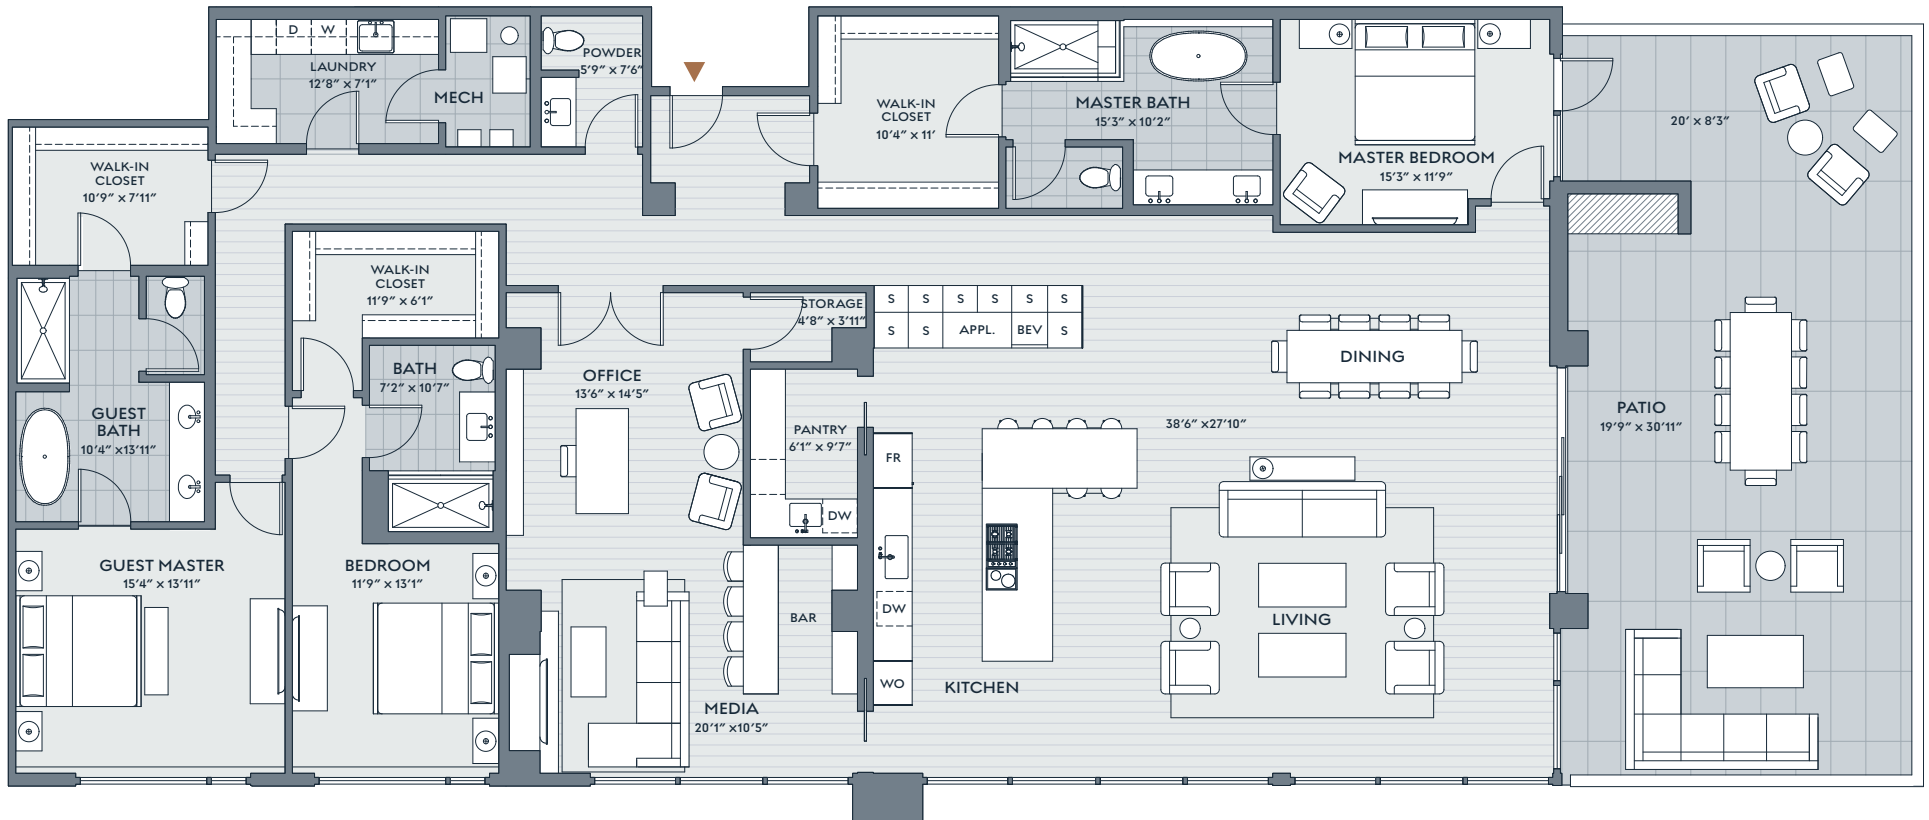

RESIDENCE 110

3 BEDROOM + BONUS | 3.5 BATH | INDOOR 3,856 SF | OUTDOOR 906 SF

ASCENT
AT THE PHOENICIAN®

MOUNTAINSIDE
RESIDENCES

The developer reserves the right to make any modifications and changes as deemed necessary. Dimensions, sizes, specifications, furnishings, layouts, and materials are approximate only and subject to change without notice. Window sizes, layouts, configurations and ceiling heights may vary from home to home. Errors & omissions excepted.